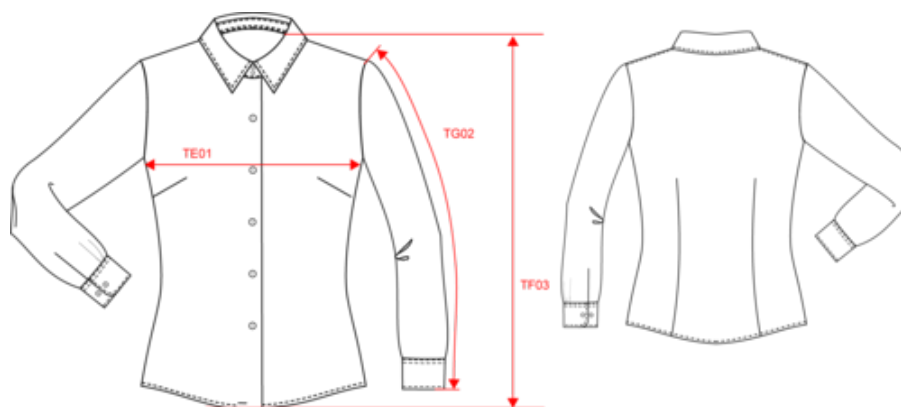

## Dimensão

Measurements in cm	XS	S	M	L	XL	XXL	3XL	4XL
TE01 - 1/2 chest width at 1.5cm below armhole	44.50	47.50	50.50	53.50	56.50	59.50	62.50	65.50
TF03 - Front total height from HSP	63.00	65.00	67.00	69.00	71.00	73.00	75.00	77.00
TG02 - Long sleeve length	60.00	61.00	62.00	63.00	64.00	65.00	66.00	67.00