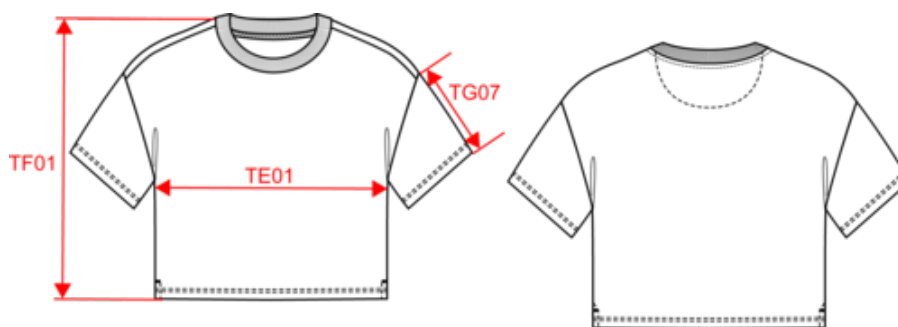

210 g/m<sup>2</sup>

Tamanhos

XS - S - M - L - XL

Informações complementares

Logística

País de origem

Código aduaneiro

5

Made with 80% Organic materials  
Certified by EcoCert GreenLife  
EGL N°183965 / NATIVE SPIRIT

**NS328**  
T-shirt Terry Towel de senhora

**Dimensão**

Measurements in cm	XS	S	M	L	XL
TE01 - 1/2 chest width at 1.5cm below armhole	53.00	56.00	59.00	62.00	65.00
TF01 - Total height from HSP	55.00	57.00	59.00	61.00	63.00
TG07 - Short sleeve length	17.00	17.75	18.50	19.25	20.00