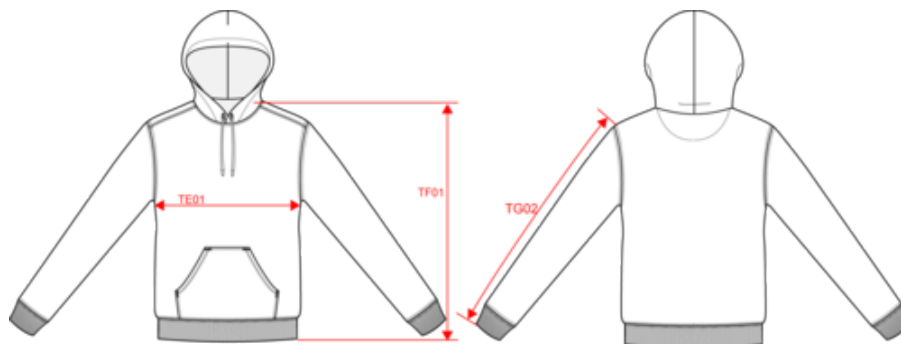

Red

White

KARIBAN

K4037

Sweatshirt com capuz 80/20 unissexo

Dimensão

Measurements in cm	XS	S	M	L	XL	XXL	3XL	4XL	5XL
TG02 - Long sleeve length	62.50	62.50	63.50	64.50	65.50	66.50	67.50	68.50	69.50
TE01 - 1/2 chest width at 1.5cm below armhole	49.00	49.00	52.00	55.00	58.00	61.00	64.00	67.00	70.00
TF01 - Total height from HSP	67.50	67.50	69.50	71.50	73.50	75.50	77.50	79.50	81.50