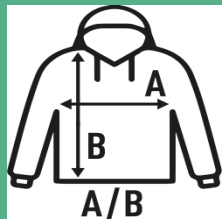

Details:

- Hooded sweatshirt.
- Dyed-to-match drawcord.
- Kissing zipper.
- Pouch pocket for extra carry.
- Cuffs and bottom hem in 2x1 rib with elastane.
- 290 g/m² approx.
- 65% Polyester / 35% Cotton
- GM: 61% cotton /31% polyester / 8% viscose
- DGM: 60% polyester / 40% cotton

65% Polyester / 35% Cotton. Weight: 290 g/m² approx.

Box 25

Pack 25

SIZE

EU	XS	S	M	L	XL	XXL	3XL
Width	52 cm 20.5"	54 cm 21.3"	56 cm 22"	58 cm 22.8"	60 cm 23.6"	62 cm 24.4"	64 cm 25.2"
Length	67 cm 26.4"	69 cm 27.2"	70 cm 27.6"	71 cm 28"	72 cm 28.3"	74 cm 29.1"	76 cm 29.9"