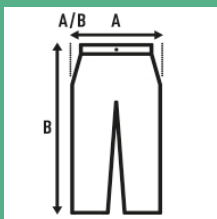

SWEAT PANTS CUFF FRENCH TERRY

Men's plush jogger pants, with side pockets, cuffs on the hem and elastic waist with adjustable drawstring.

Details:

- Elastic waistband with matching drawcord.
- Hand pockets.
- Elastic cuff at the hem.
- 235/240 g/m² approx.
- 60% Cotton / 40% Polyester

60% Cotton / 40% Polyester 235/240 g/m² approx.

SIZE

EU	S	M	L	XL	XXL
Width	50 cm 19.7"	52,5 cm 20.5"	54 cm 21.3"	55,5 cm 21.7"	57 cm 22.4"
Length	98 cm 38.6"	100 cm 39.4"	102 cm 40.2"	104 cm 40.9"	106 cm 41.7"