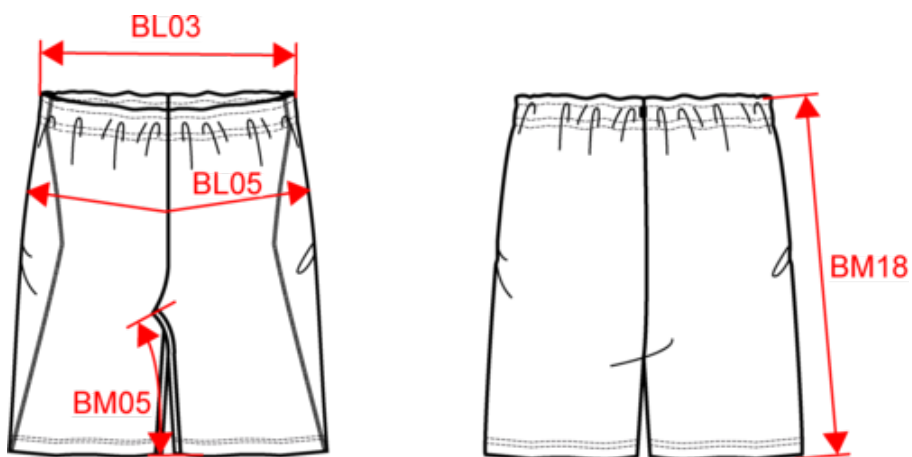

### Dimensão

Measurements in cm	XS	S	M	L	XL	XXL	3XL
BL03 - 1/2 elasticated waist width relaxed (front over back)	33.00	35.00	37.00	39.00	42.00	45.00	48.00
BL17 - 1/2 hip width (measured parallel to waistband)	46.00	49.00	52.00	55.00	58.00	61.00	64.00
BM05 - Inseam length	21.90	22.20	22.50	22.80	23.10	23.40	23.70
BM18 - Side length (waistband included)	47.30	48.30	49.30	50.30	51.30	52.30	53.30